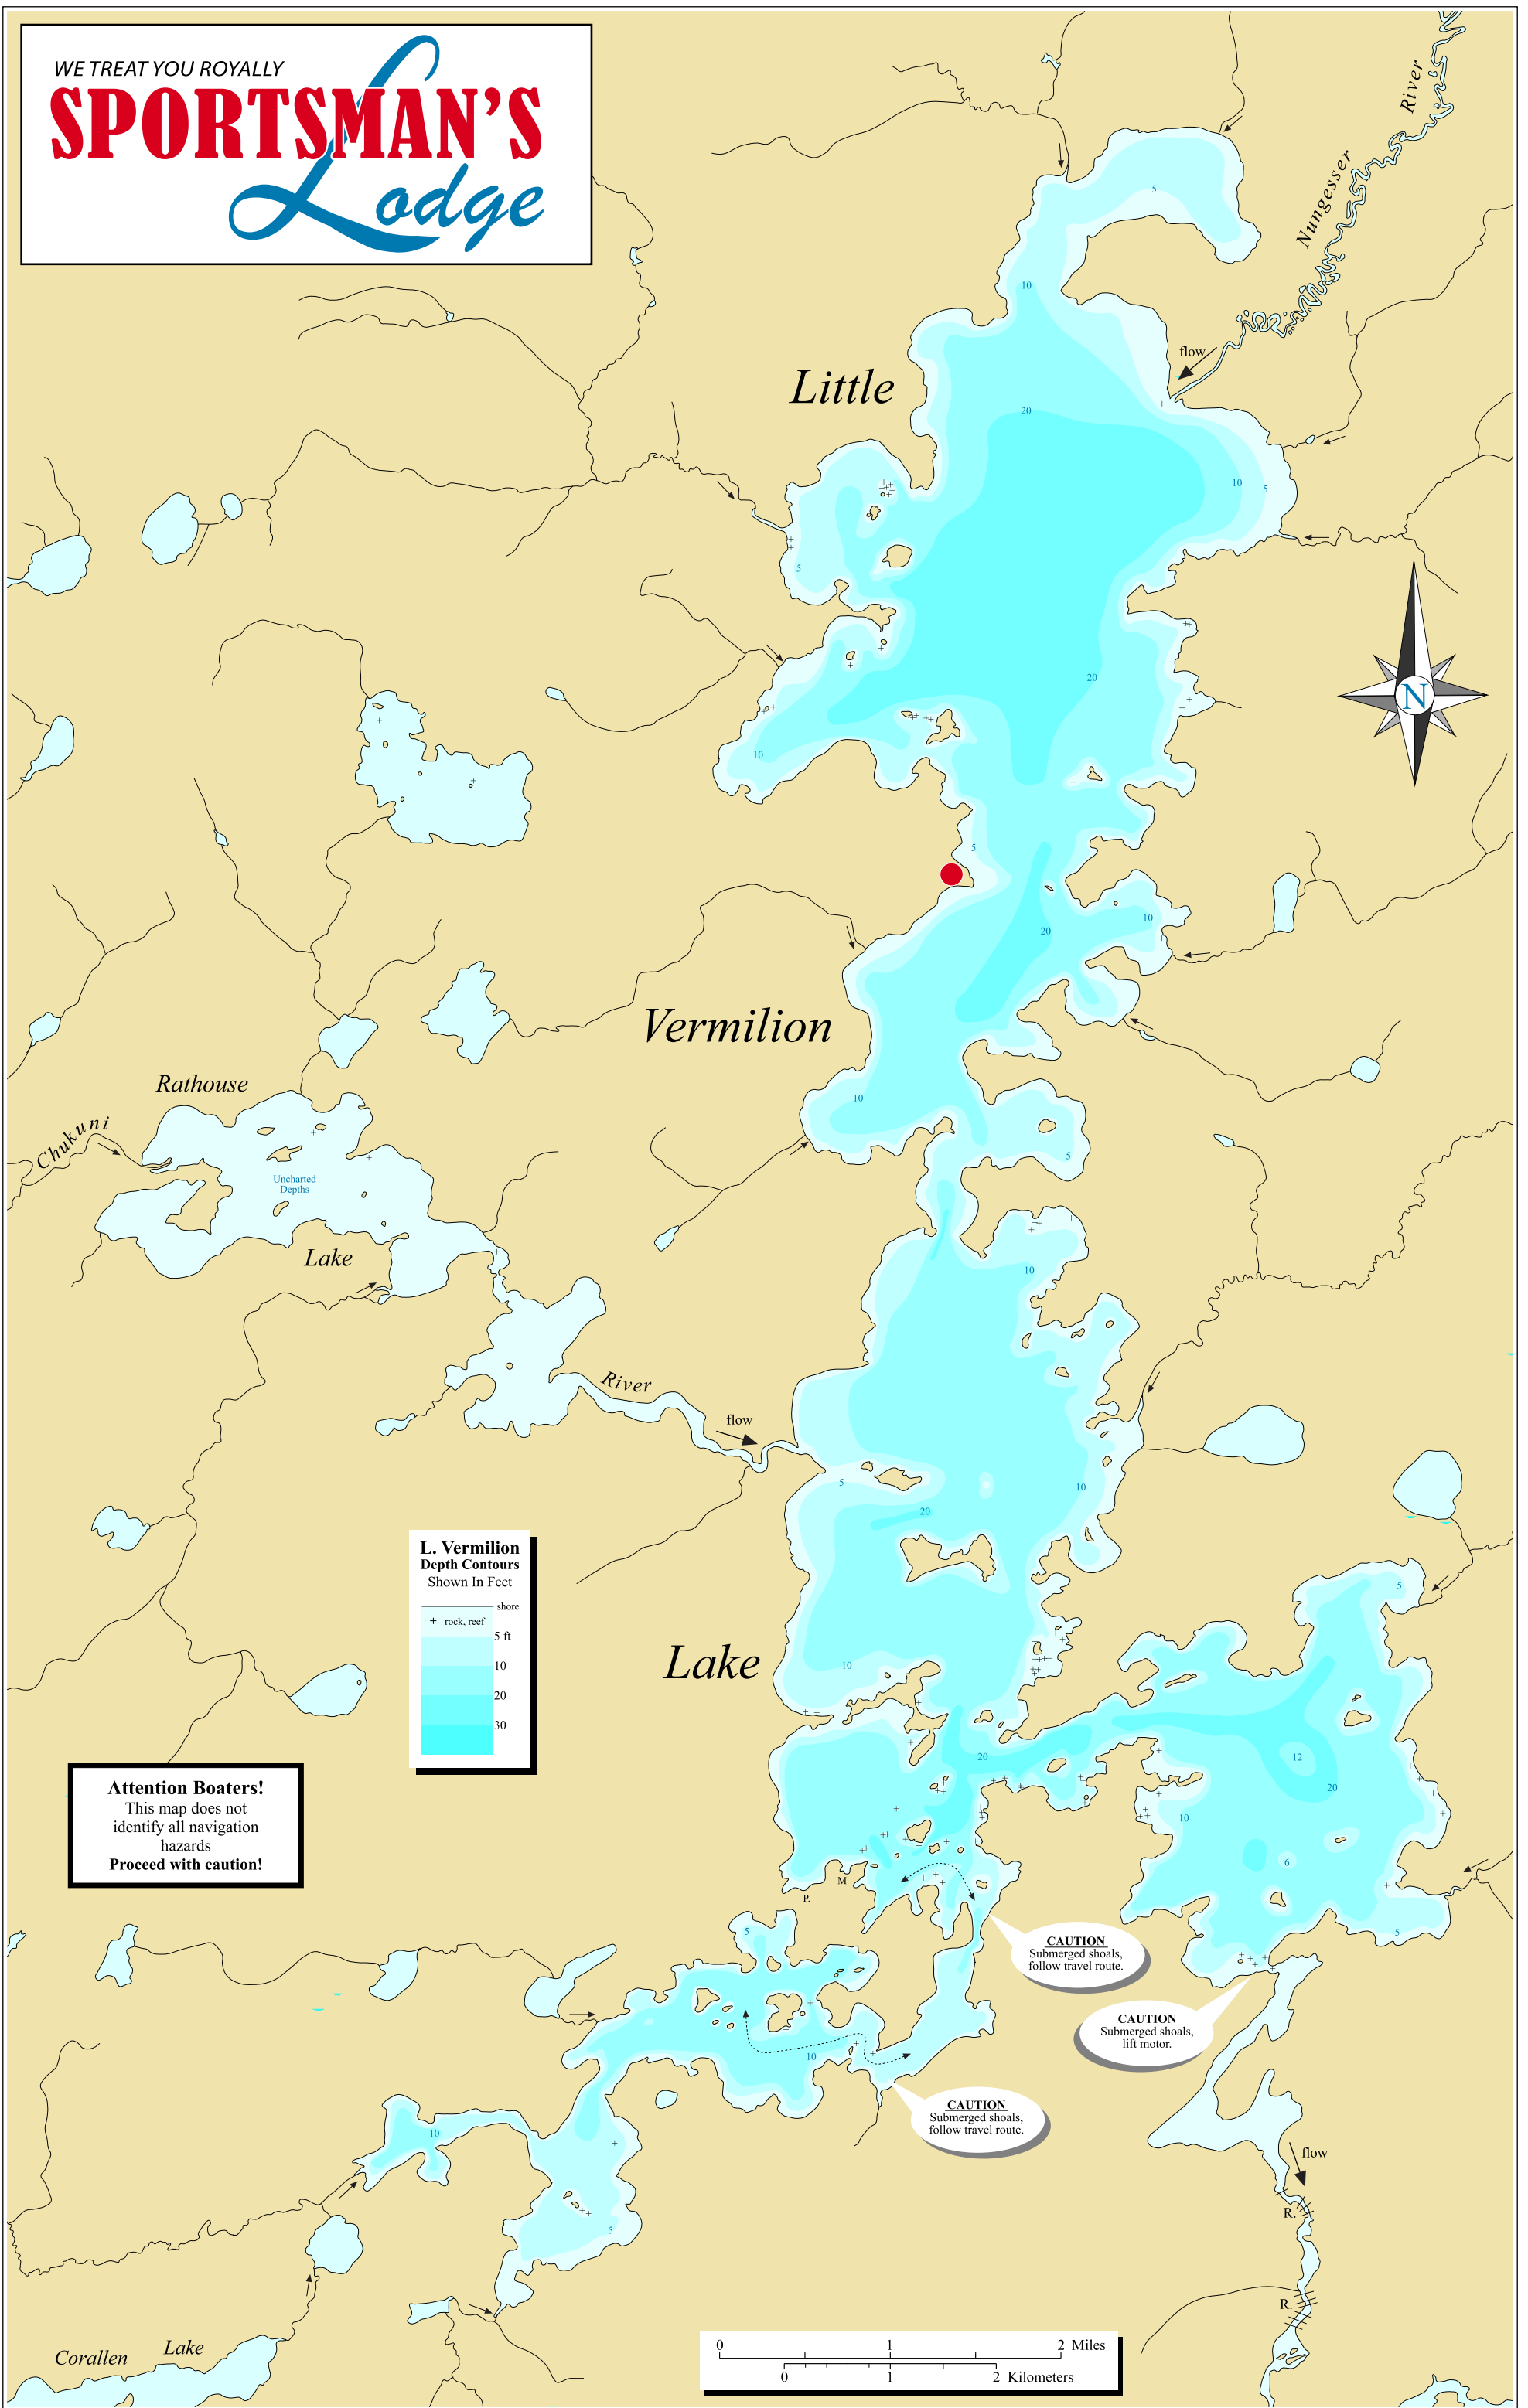

# SPORTSMAN'S *Lodge*

*Little*

*Vermilion*

*Lake*

*Rathouse*

*Chukuni*

*Lake*

*River*

*Nungesser*  
*River*

*Corallen*  
*Lake*

**L. Vermilion  
Depth Contours  
Shown In Feet**

shore	—
+ rock, reef	+
5 ft	Lightest Blue
10	Light Blue
20	Medium Blue
30	Dark Blue

**Attention Boaters!**  
This map does not identify all navigation hazards  
**Proceed with caution!**

**CAUTION**  
Submerged shoals,  
follow travel route.

**CAUTION**  
Submerged shoals,  
lift motor.

**CAUTION**  
Submerged shoals,  
follow travel route.